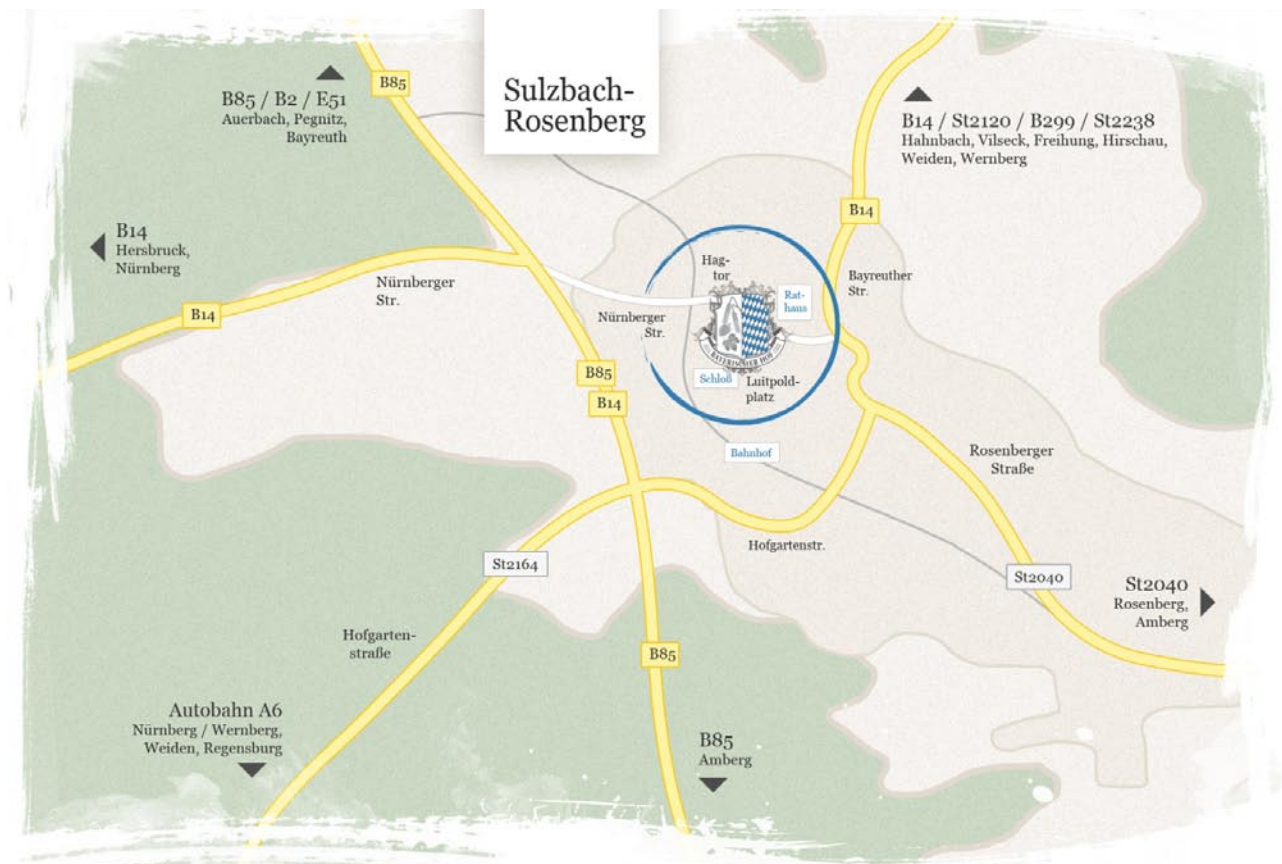

How to find us - Restaurant Hotel Bayerischer Hof Sulzbach-Rosenberg

The Bayerischer Hof Hotel is located in the heart of Sulzbach-Rosenberg and is easily accessible both by car and by public transportation. You will find ample parking in the nearby underground garage or directly at the hotel. When you arrive by train, your train route to Sulzbach-Rosenberg is on the service Nürnberg-Regensburg. By train, easy access in less than an hour from / to Sulzbach-Rosenberg directly from/to the Central station in Nuremberg.

Hotel Bayerischer Hof

Hildegard Eberwein
Luitpoldplatz 17
92237 Sulzbach-Rosenberg
Tel. 09661 87601-0
Fax. 09661 54526
bayerischerhof-su-ro[at]t-online.de

Restaurant Bayerischer Hof

Jakub Klan
Luitpoldplatz 15
92237 Sulzbach-Rosenberg
Tel. 09661 51700
Fax. 09661 54526
bayerischerhof-su-ro[at]t-online.de